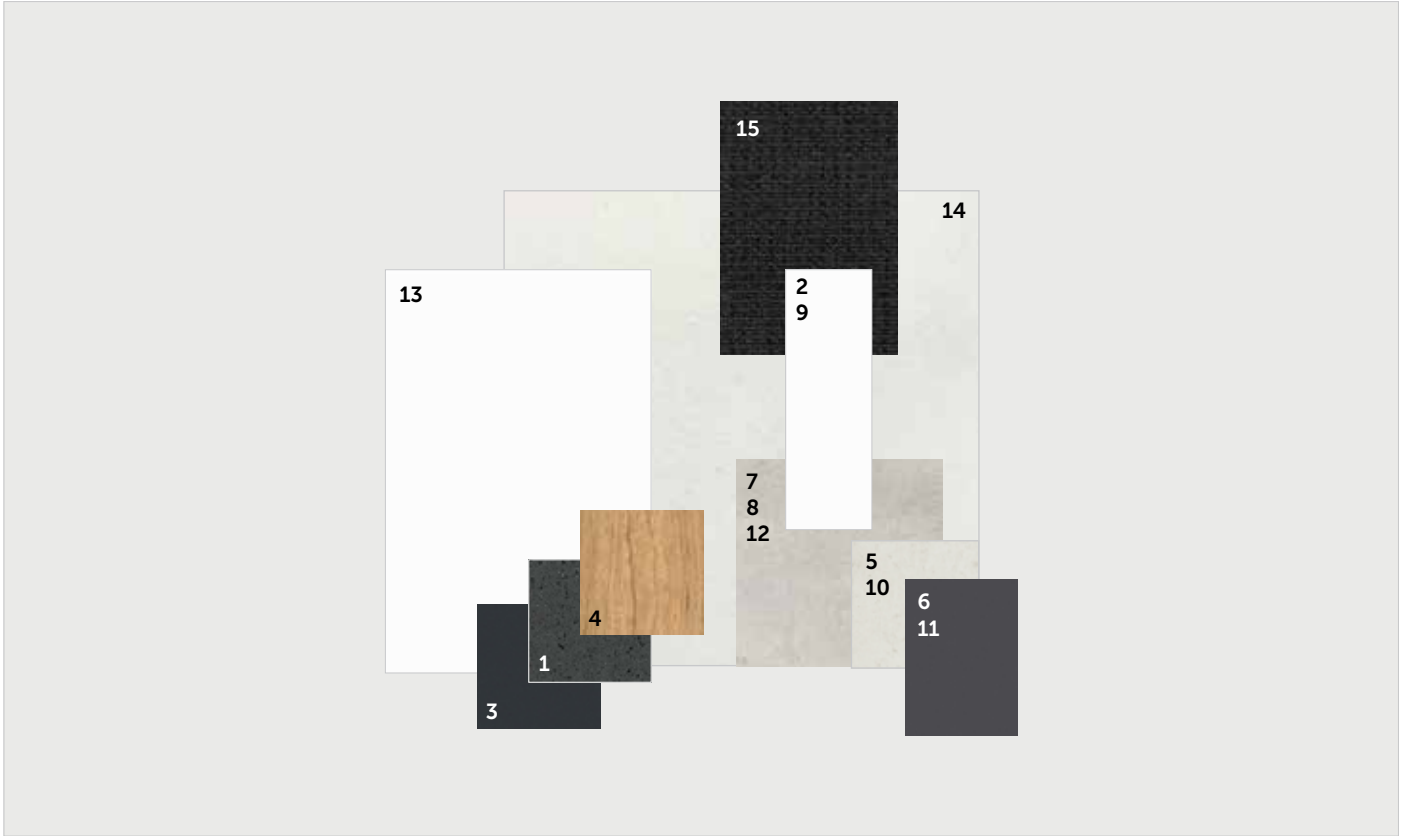

GENERAL

Internal wall paint	Wattyl Floral White
14. Main floor tile	Matang Latte Matt 400x400, Grout - Buff
15. Carpet	EC Andes Peak Patilla

raw

An industrial, edgy style that combines earthy and organic materials.