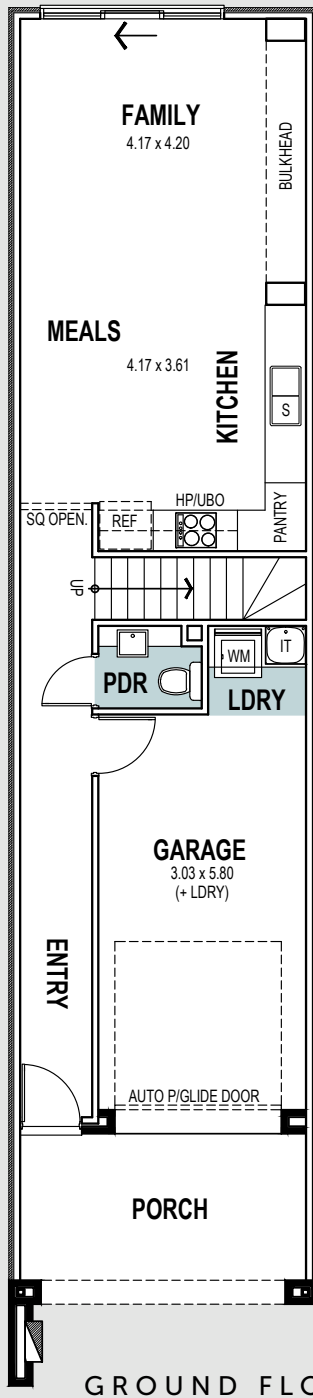

SITE PLAN

The above site plan is for illustration purposes only. Dimensions and room sizes are approximate and may not be to scale. Paths and landscaping is indicative only

NOVA

LOT 119, 120, 121 & 122

Living ground	54.71m ²		
Living upper	70.15m ²		
Total living	124.86m²		
Porch	11.25m ²		
Balcony	11.59m ²		
Garage	19.65m ²		
Total Residence	167.35m²	Width	4.50m
Land size	122m²	Depth	19.02m