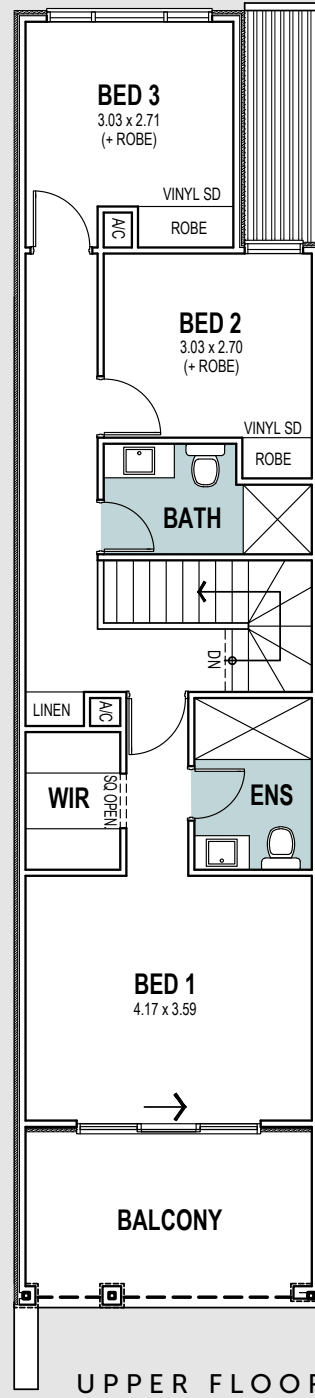

SITE PLAN

The above site plan is for illustration purposes only. Dimensions and room sizes are approximate and may not be to scale. Paths and landscaping is indicative only

NOVA

LOT 119, 120, 121 & 122

Living ground	54.71m ²		
Living upper	70.15m ²		
Total living	124.86m²		
Porch	11.25m ²		
Balcony	11.59m ²		
Garage	19.65m ²		
Total Residence	167.35m²	Width	4.50m
Land size	122m²	Depth	19.02m