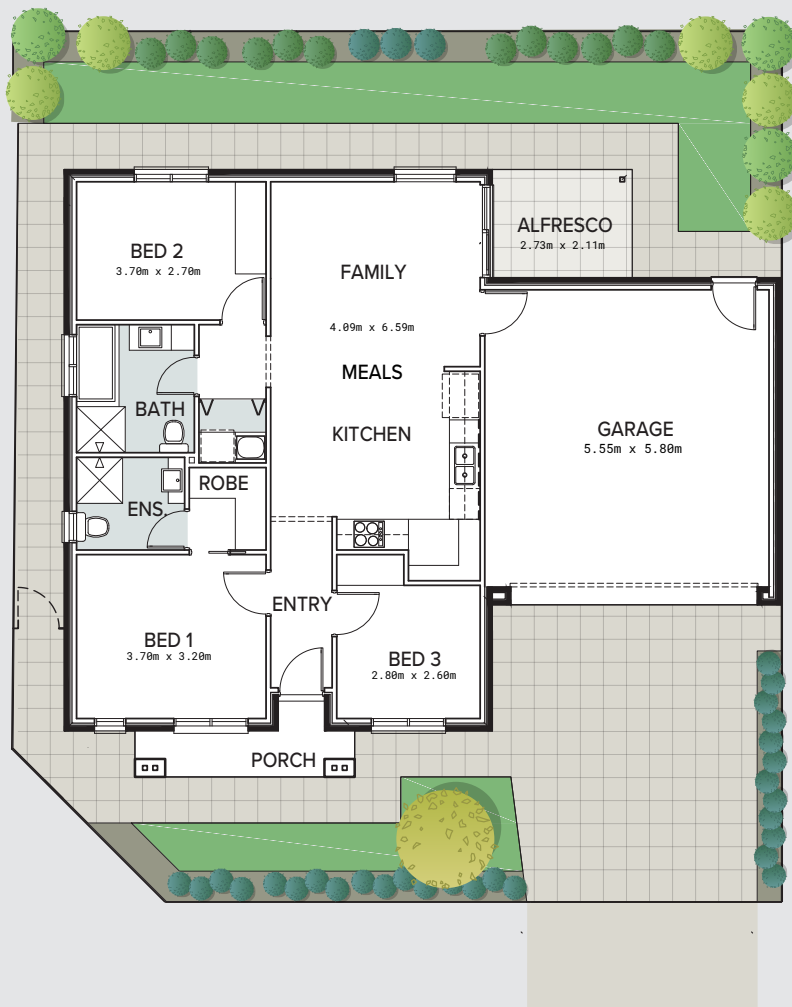

Floorplans

Essence at The Entrance features three facades to select from.

Choose your desired allotment based on its location within the release.

Siteplan

All dimensions and room sizes are approximate and may not be to scale. Plans and elevations are for illustration purposes only.

Capri

LOT 282 & 265

Living	90.13m ²
Portico	2.94m ²
Alfresco	5.76m ²
Garage	37.00m ²
<hr/> Total Residence	<hr/> 135.83m ²

Capri
282
225m²

Capri
265
225m²

Amalfi

LOT 2004, 2005 & 283

Living	90.13m ²
Portico	3.15m ²
Alfresco	5.76m ²
Garage	37.00m ²
Total Residence	136.04m²

Como

LOT 2003, 266 & 2006

Living	90.13m ²
Porch	4.40m ²
Alfresco	5.76m ²
Garage	37.00m ²
Total Residence	137.29m²

All dimensions and room sizes are approximate and may not be to scale. Plans and elevations are for illustration purposes only.