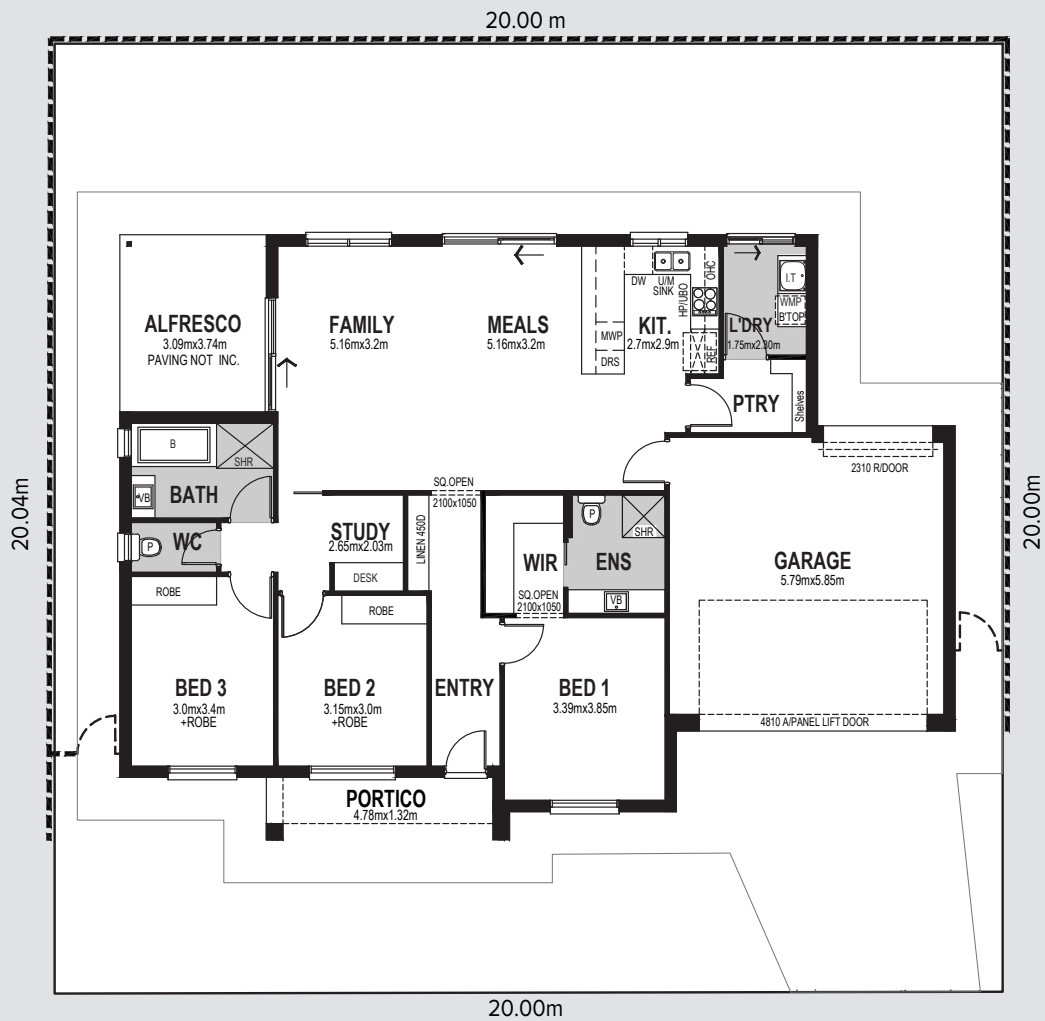

Floorplans

Essence at The Entrance features three home designs, Amalfi, Capri & Halston.

Choose your desired design based on its location within the release.

Siteplan

All dimensions and room sizes are approximate and may not be to scale. Plans and elevations are for illustration purposes only.

Lot 245

Design: Halston

Living	137.38m ²
Portico	6.51m ²
Alfresco	11.55m ²
Garage	38.13m ²
Total Residence	193.57m²

Bacca Drive

All dimensions and room sizes are approximate and may not be to scale. Plans and elevations are for illustration purposes only.