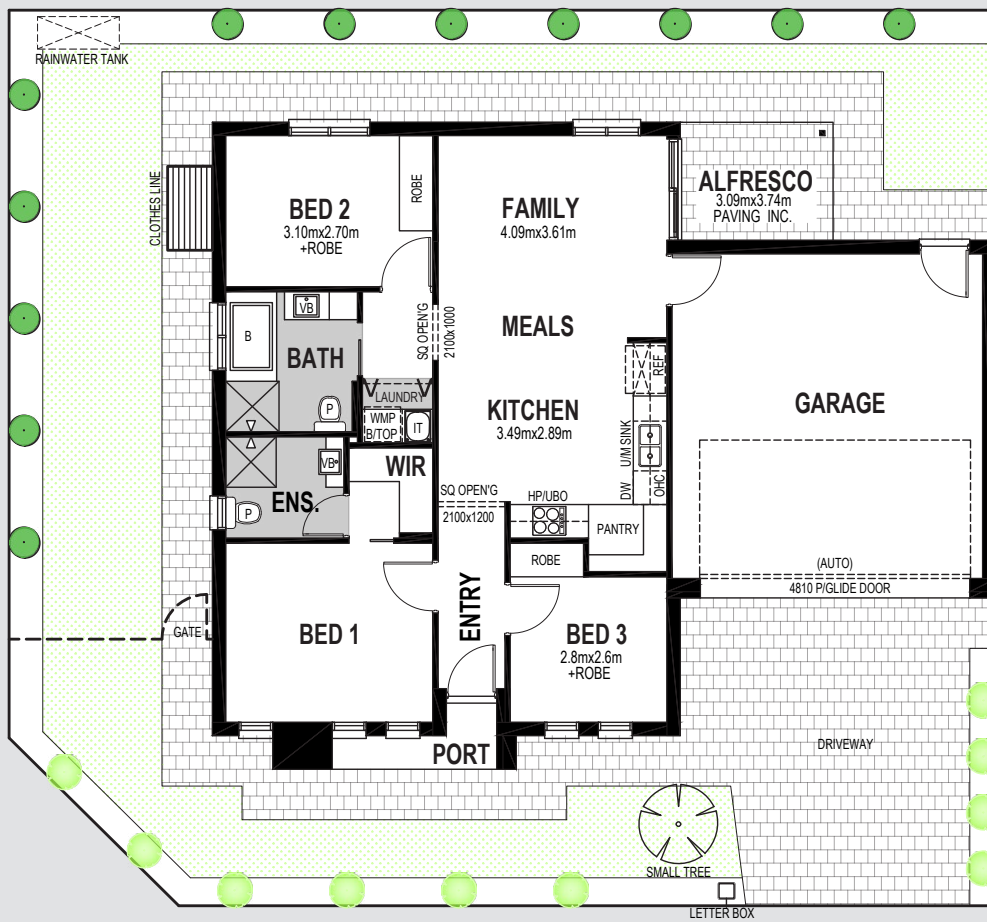

Floorplans

Essence at The Entrance features three home designs, Amalfi, Capri & Halston.

Choose your desired design based on its location within the release.

Siteplan

All dimensions and room sizes are approximate and may not be to scale. Plans and elevations are for illustration purposes only.

Lot 2020

Design: Amalfi

Living	90.13m ²
Portico	3.15m ²
Alfresco	5.76m ²
Garage	37.00m ²
Total Residence	136.04m²

Sapore Street

All dimensions and room sizes are approximate and may not be to scale. Plans and elevations are for illustration purposes only.