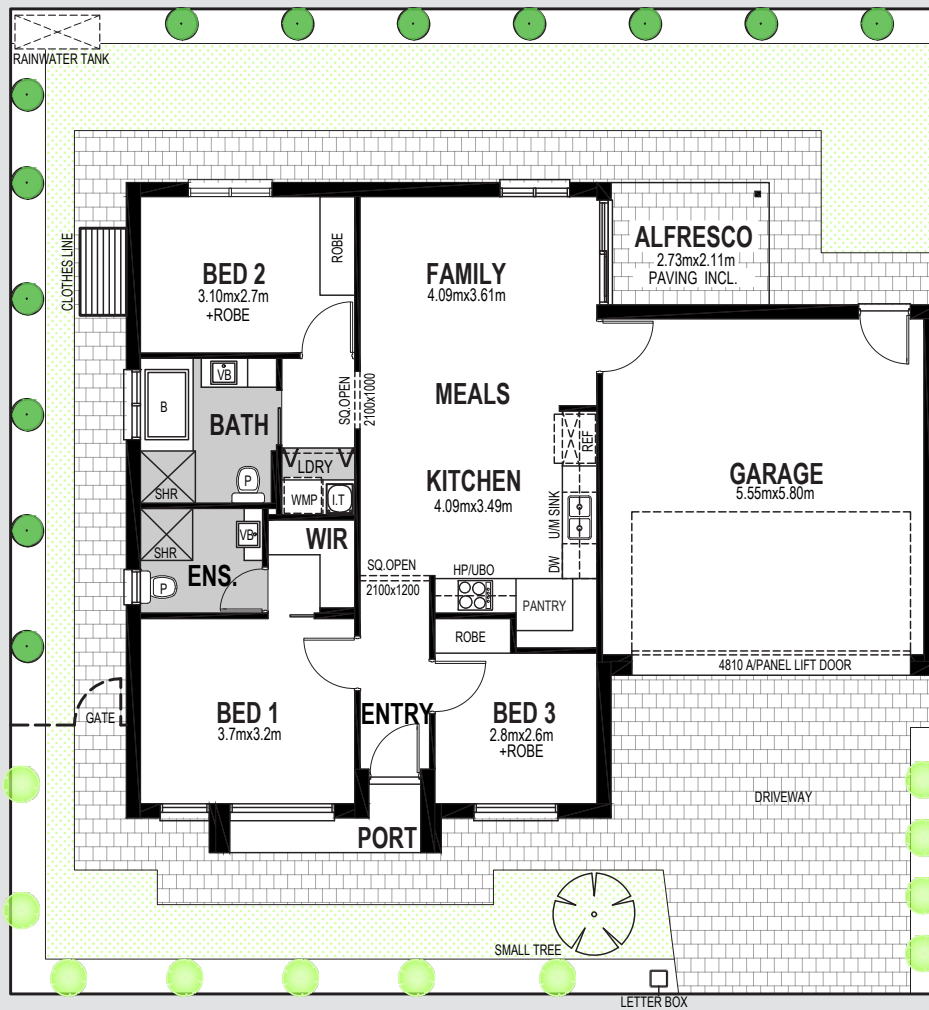

Floorplans

Essence at The Entrance features three home designs, Amalfi, Capri & Halston.

Choose your desired design based on its location within the release.

Siteplan

All dimensions and room sizes are approximate and may not be to scale. Plans and elevations are for illustration purposes only.

Lot 196

Design: Capri

Living	90.13m ²
Porch	2.94m ²
Alfresco	5.76m ²
Garage	37.00m ²
Total Residence	135.83m²

Bacca Drive

All dimensions and room sizes are approximate and may not be to scale. Plans and elevations are for illustration purposes only.