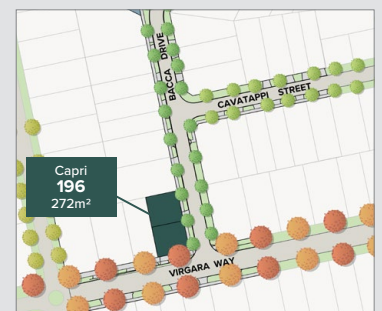

All dimensions and room sizes are approximate and may not be to scale. Plans and elevations are for illustration purposes only.